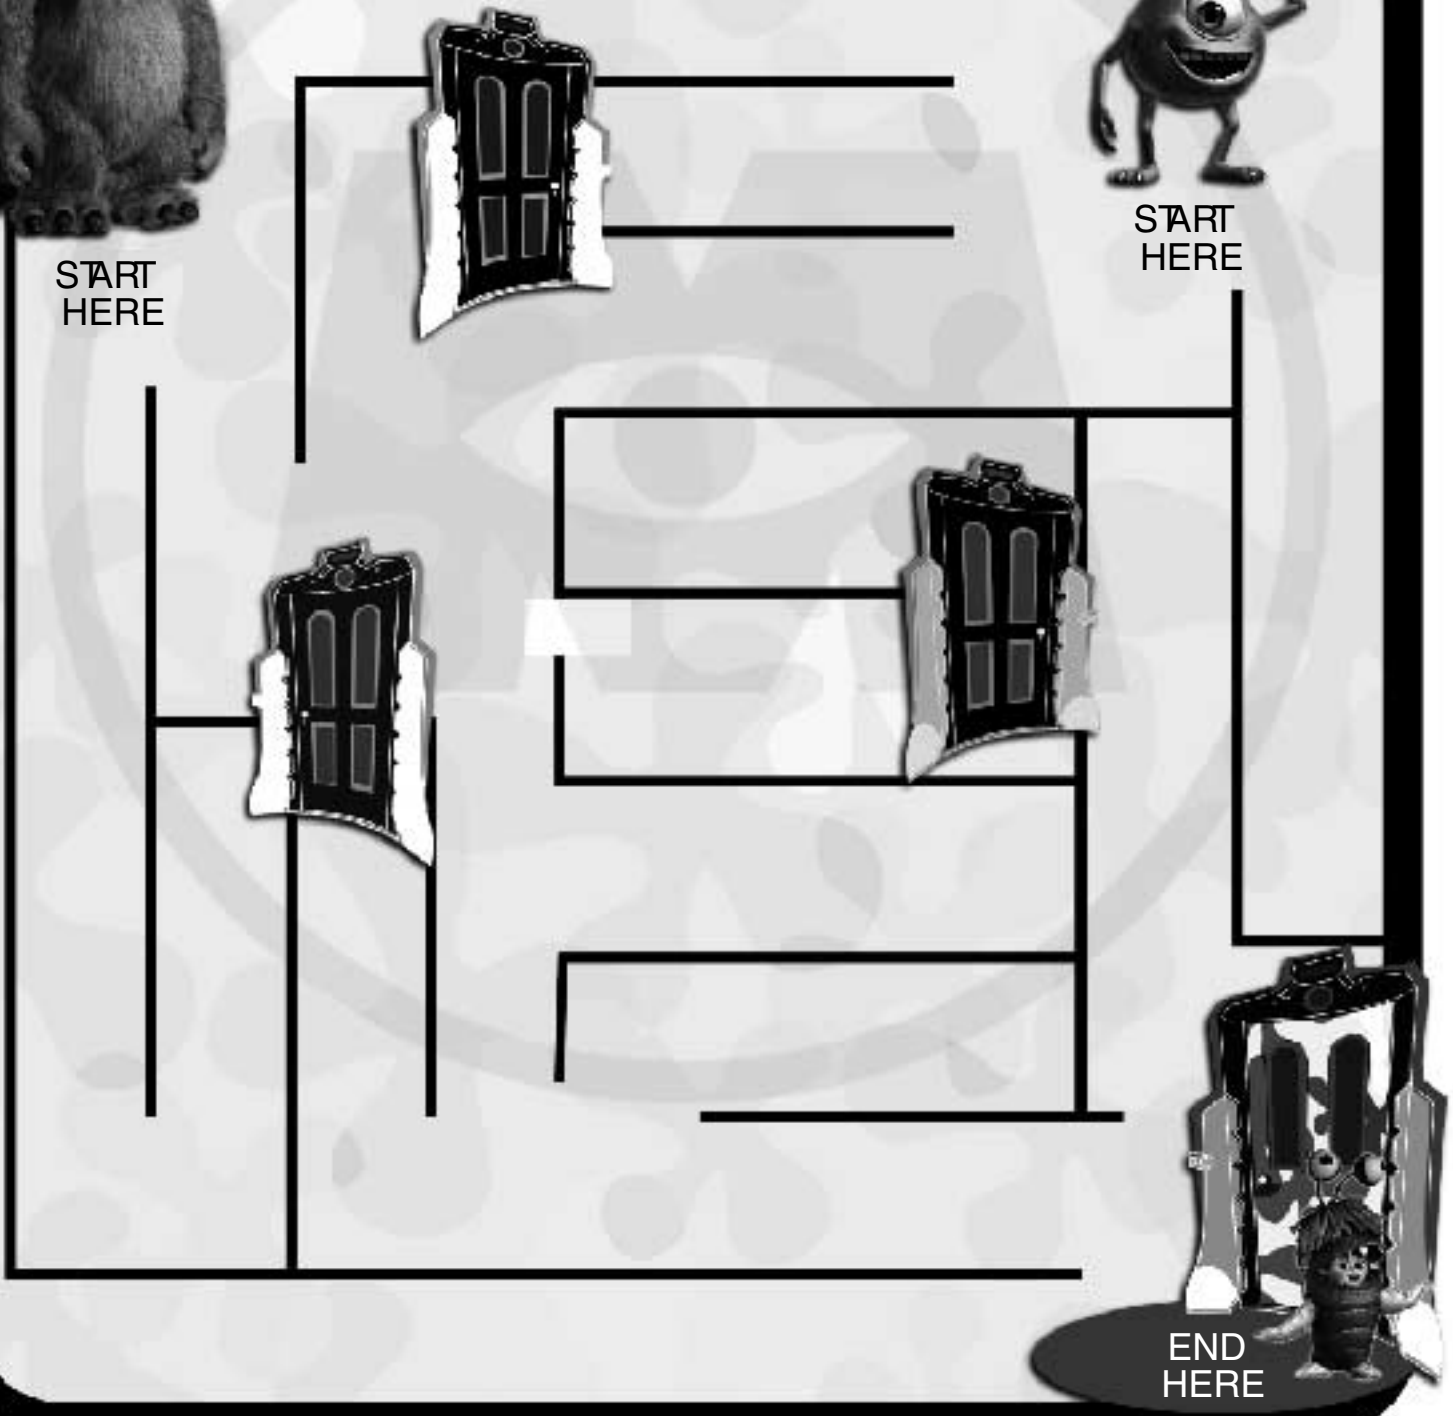

Disney·PIXAR
MONSTERS, INC.

Sulley has a small problem—he has accidentally let Boo, a little human girl, into the monster world!

Can you help Sulley and Mike find Boo's closet door to return her to her bedroom?

Complete the maze alone or share it with a friend. Draw a path from Sulley to Boo's closet door (it's the one with the flowers on it!) while your partner draws a path from Mike to the closet door. See who will be the first to help Boo get home!

START
HERE

START
HERE

END
HERE